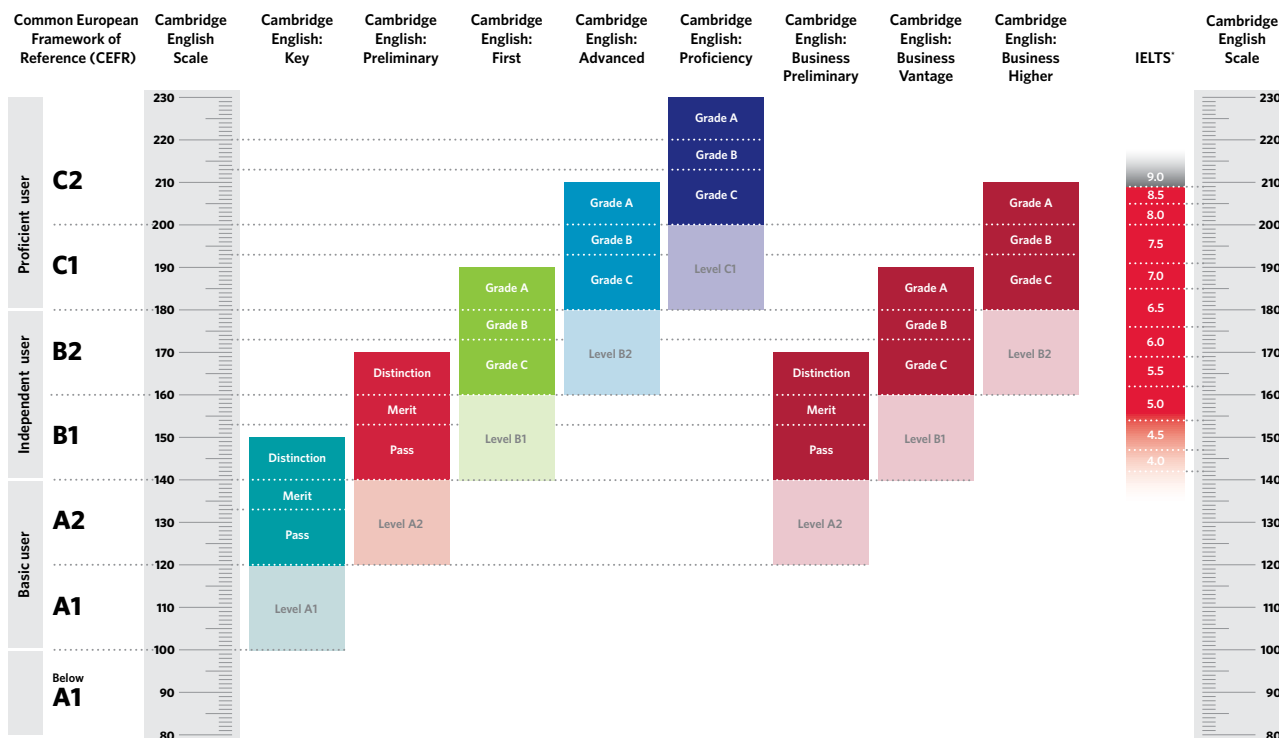

The Cambridge English Scale and IELTS

The diagram below shows how *IELTS* band scores map to the Cambridge English Scale.

*IELTS is mapped to, but will not be reported on the Cambridge English Scale

The exact relationship between band scores and scores on the scale is seen clearly in the table below.

IELTS band score	Cambridge English Scale scores
9.0	209+
8.5	205-208
8.0	200-204
7.5	191-199
7.0	185-190
6.5	176-184
6.0	169-175
5.5	162-168
5.0	154-161
4.5	147-153
4.0	142-146