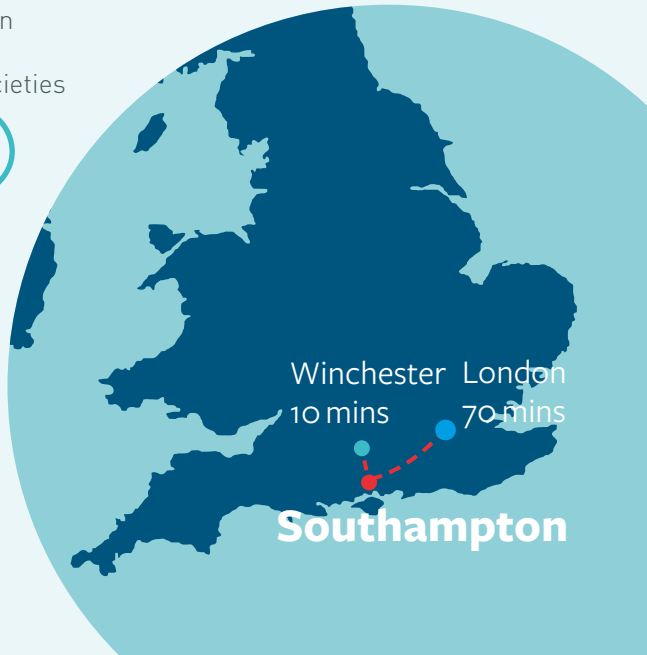

A leader in ground breaking research, The University of Southampton is by any measure one of the world's leading universities. We are consistently placed in the top one per cent of universities in the world by the QS World University Rankings.

Our exceptional students share in the journeys of discovery at Southampton and become confident thinkers who can realise their full potential. As students become graduates of the University they join our wider, global community of over 200,000 alumni and are able access a network that can provide further opportunities across the world.

Ranked 8th in the UK for research intensity*	Ranked top 1% of global universities**	Award winning careers service	Top 25 UK universities for graduate prospects***

Free bus pass****	140 Nationalities	Free Meet and Greet service	70 minutes from London by train

Faith and Reflection Centre

More than
350
clubs and societies

Research partnerships
spanning 45
countries

*Research Excellence Framework, 2014
**QS World University Rankings 2016/17
***Complete University Guide 2016
****When staying in University of Southampton accommodation in Southampton