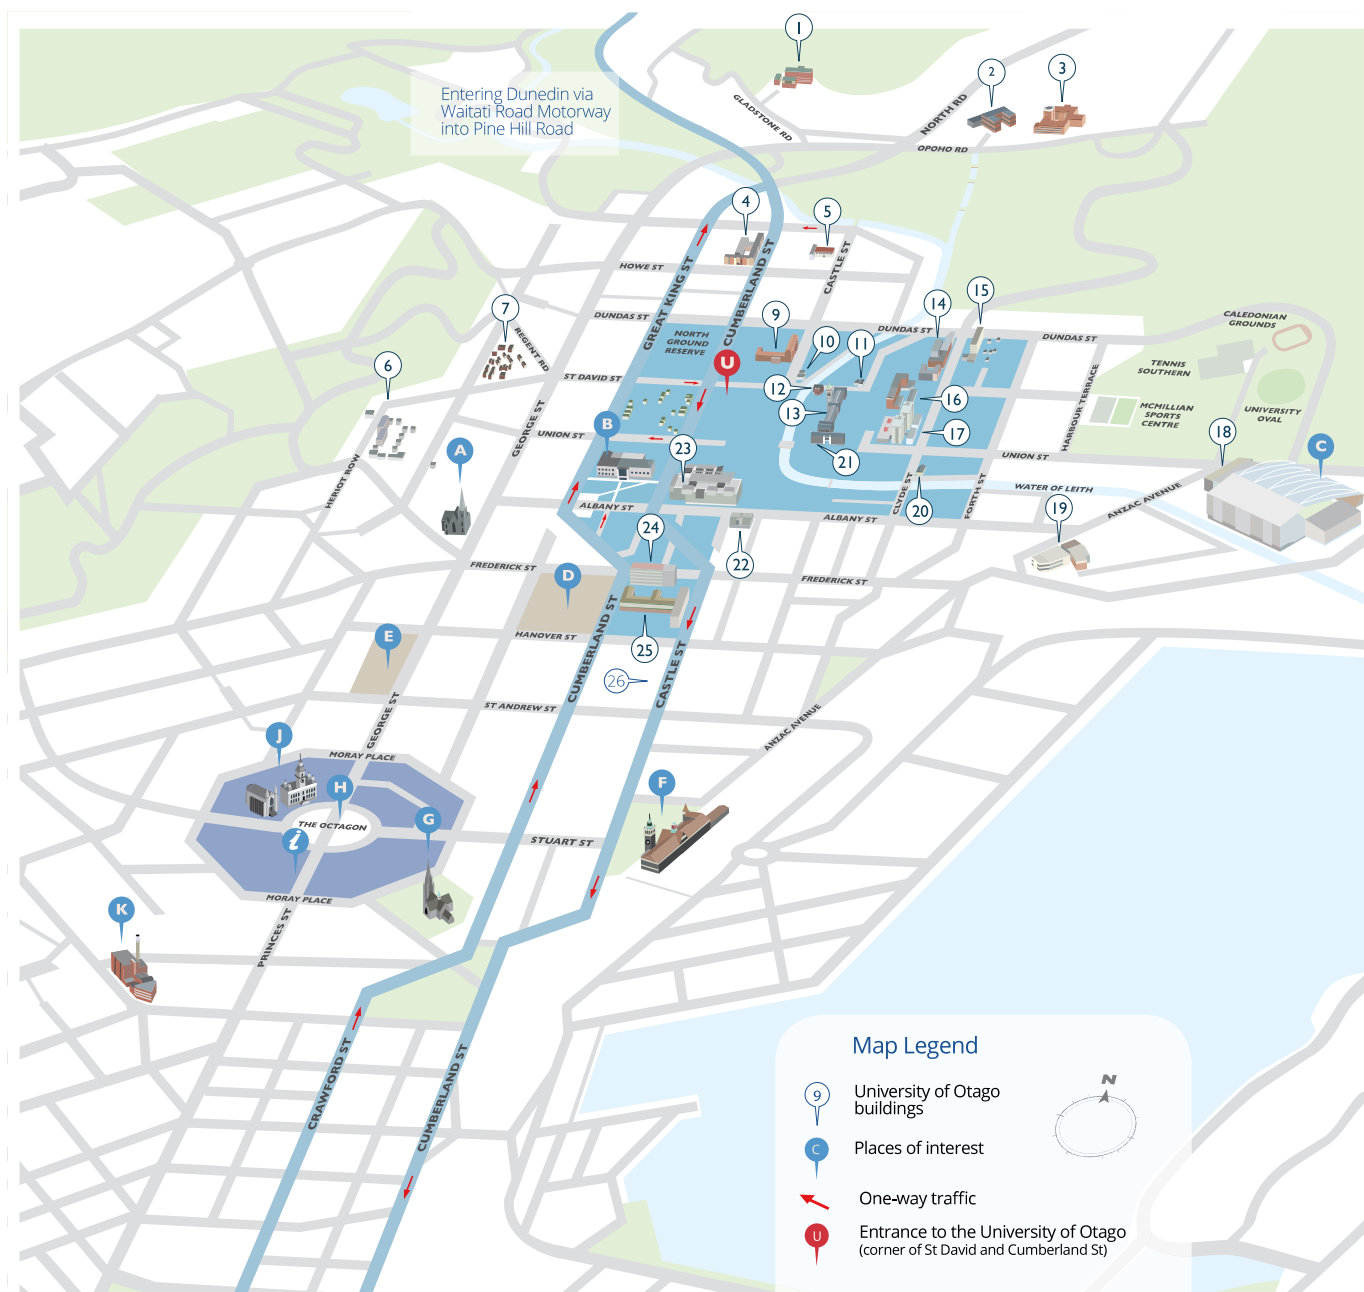

Dunedin map

Residential colleges

- 5 Abbey College (postgraduate) – 900 Cumberland St
- 1 Aquinas College – 74 Gladstone Rd
- 14 Arana College – 110 Clyde St
- 6 Carrington College – 57 Heriot Row
- 4 City College – 911 Cumberland St
- 25 Cumberland College – 250 Castle St
- 24 Hayward College – 110 Frederick St
- 3 Knox College – Knox St
- 16 St Margaret's College – 333 Leith St
- 2 Salmond College – 19 Knox St
- 9 Selwyn College – 560 Castle St
- 15 Studholme College – 127 Clyde St
- 26 Te Rangi Hiroa College – 192 Castle St
- 7 Toroa College – 8 Regent Rd
- 17 University College – 315 Leith Walk

Campus facilities

- 11 Student Accommodation Centre
- 13 Clocktower – Registry Building
- 23 Disability Information and Support
- 19 Hocken Collections
- 23 Information Services Building / Central Library
- 21 International Office – Archway West Building
- 10 Māori Centre – Te Huka Mātauraka
- 22 OUSA Recreation Centre
- 20 Pacific Islands Centre
- 12 Schools' Liaison Office – Scott/Shand House
- 18 Unipol Recreation Centre / Language Centre and Foundation Year

Places of interest

- A Knox Church
- B Otago Museum
- C Forsyth Barr Stadium
- D Hospital
- E Shopping Malls
- F Railway Station
- G First Church
- H Octagon
- I Visitor Information Centre
- J St Paul's Cathedral / Municipal Chambers
- K Speight's Brewery